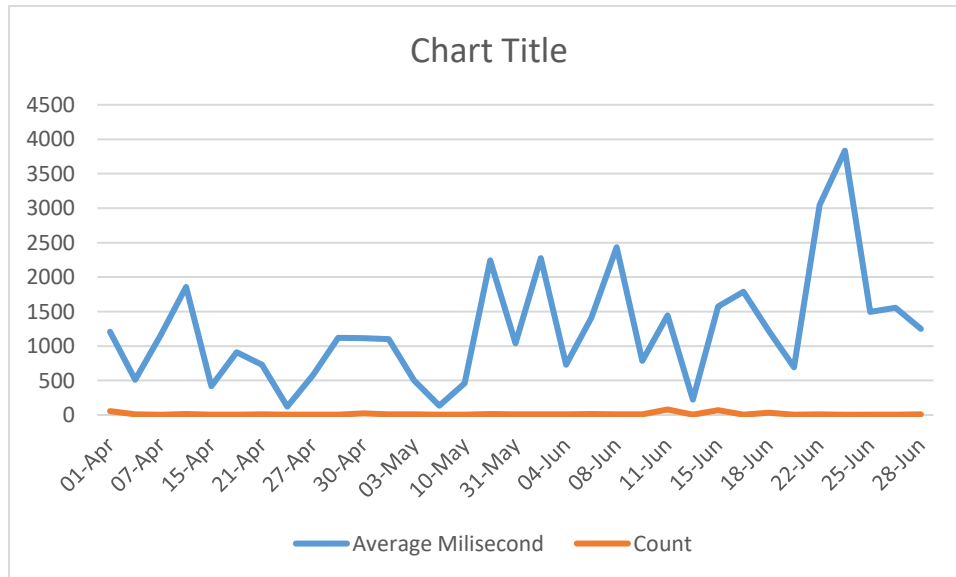

API SERVICES UPTIME STATISTICS REPORT
Q2 2021

API SERVICES UPTIME STATISTICS REPORT
Q2 2021

API SERVICES UPTIME STATISTICS REPORT Q2 2021

UPTIME

Successful Requests Daily Percent

API SERVICES UPTIME STATISTICS REPORT Q2 2021

Daily Average Response Time (Miliseconds)

API SERVICES UPTIME STATISTICS REPORT Q2 2021

Payment Initiation Statistics

API SERVICES UPTIME STATISTICS REPORT Q2 2021

Balance Enquiry Statistics

Balance Confirmation Statistics