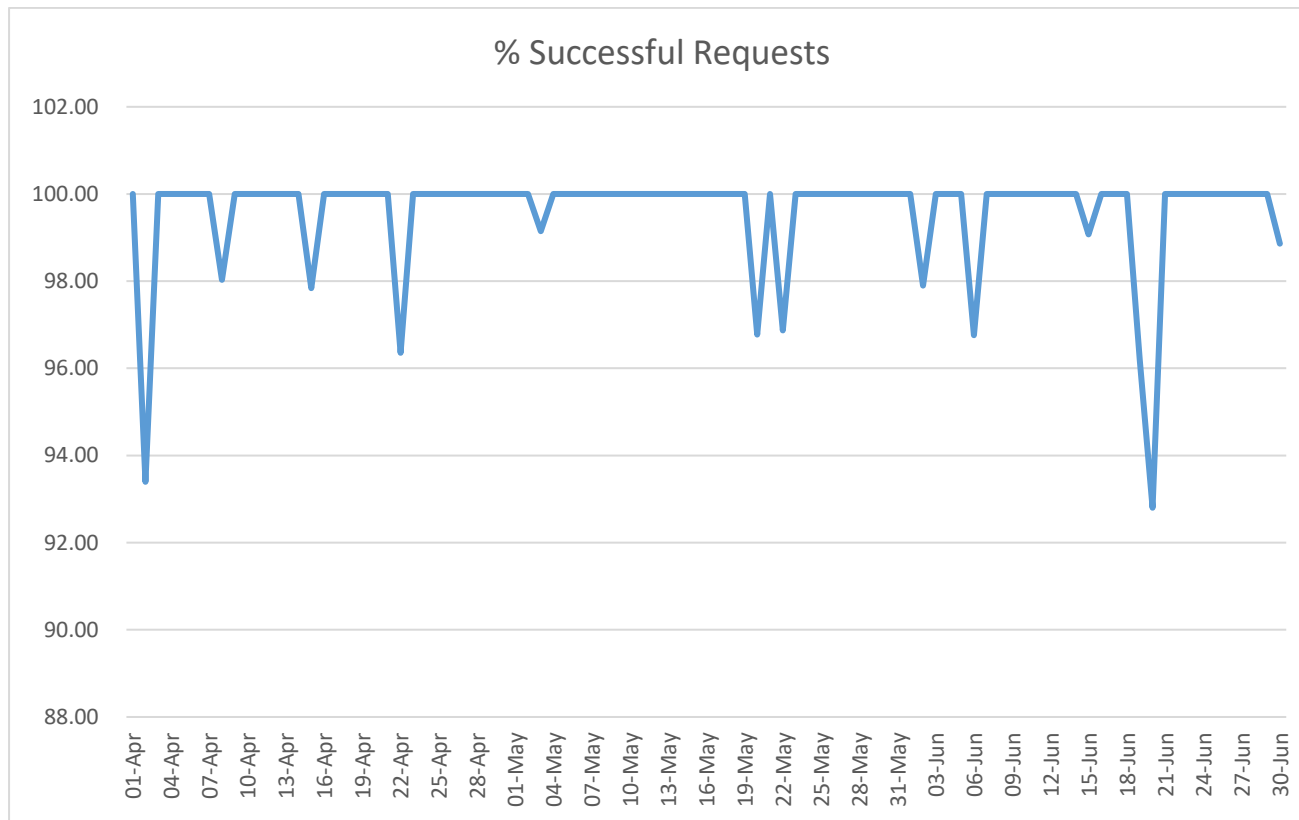

API SERVICES UPTIME STATISTICS REPORT
Q2 2021

API SERVICES UPTIME STATISTICS REPORT
Q2 2021

API SERVICES UPTIME STATISTICS REPORT Q2 2021

UPTIME

Successful Requests Daily Percent

API SERVICES UPTIME STATISTICS REPORT Q2 2021