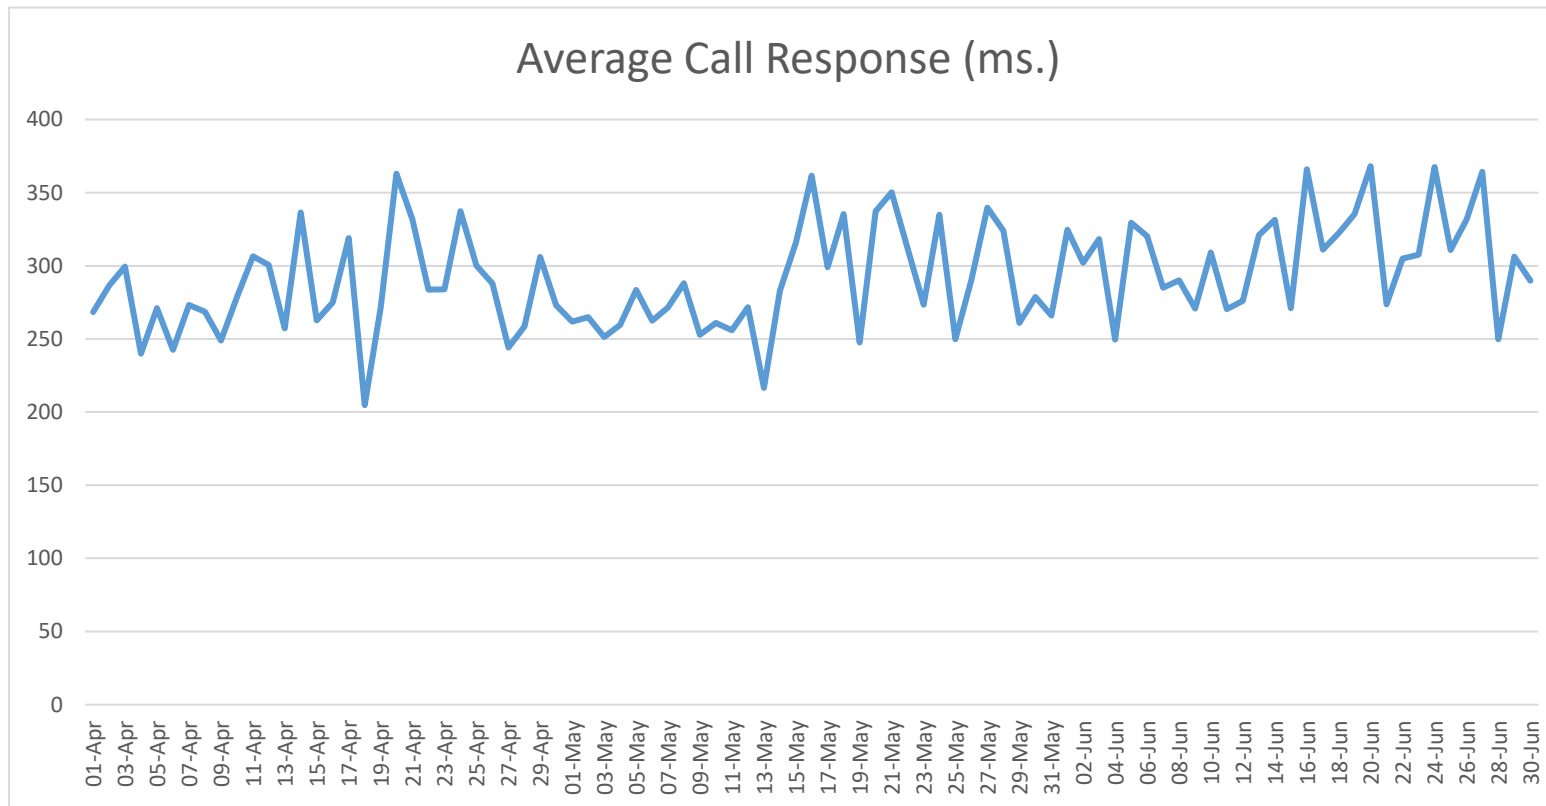

API SERVICES UPTIME STATISTICS REPORT Q2 2021

Daily Average Response Time (Miliseconds)