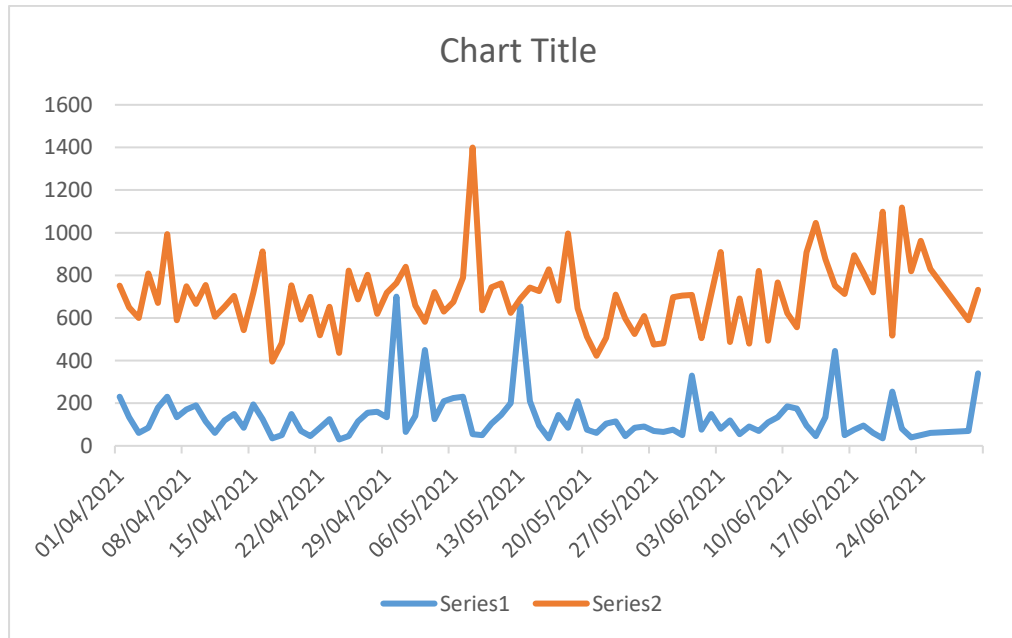

Daily Average Response Time (Miliseconds)

API SERVICES UPTIME STATISTICS REPORT Q2 2021

Payment Initiation Statistics

API SERVICES UPTIME STATISTICS REPORT Q2 2021

Balance Enquiry Statistics

Balance Confirmation Statistics