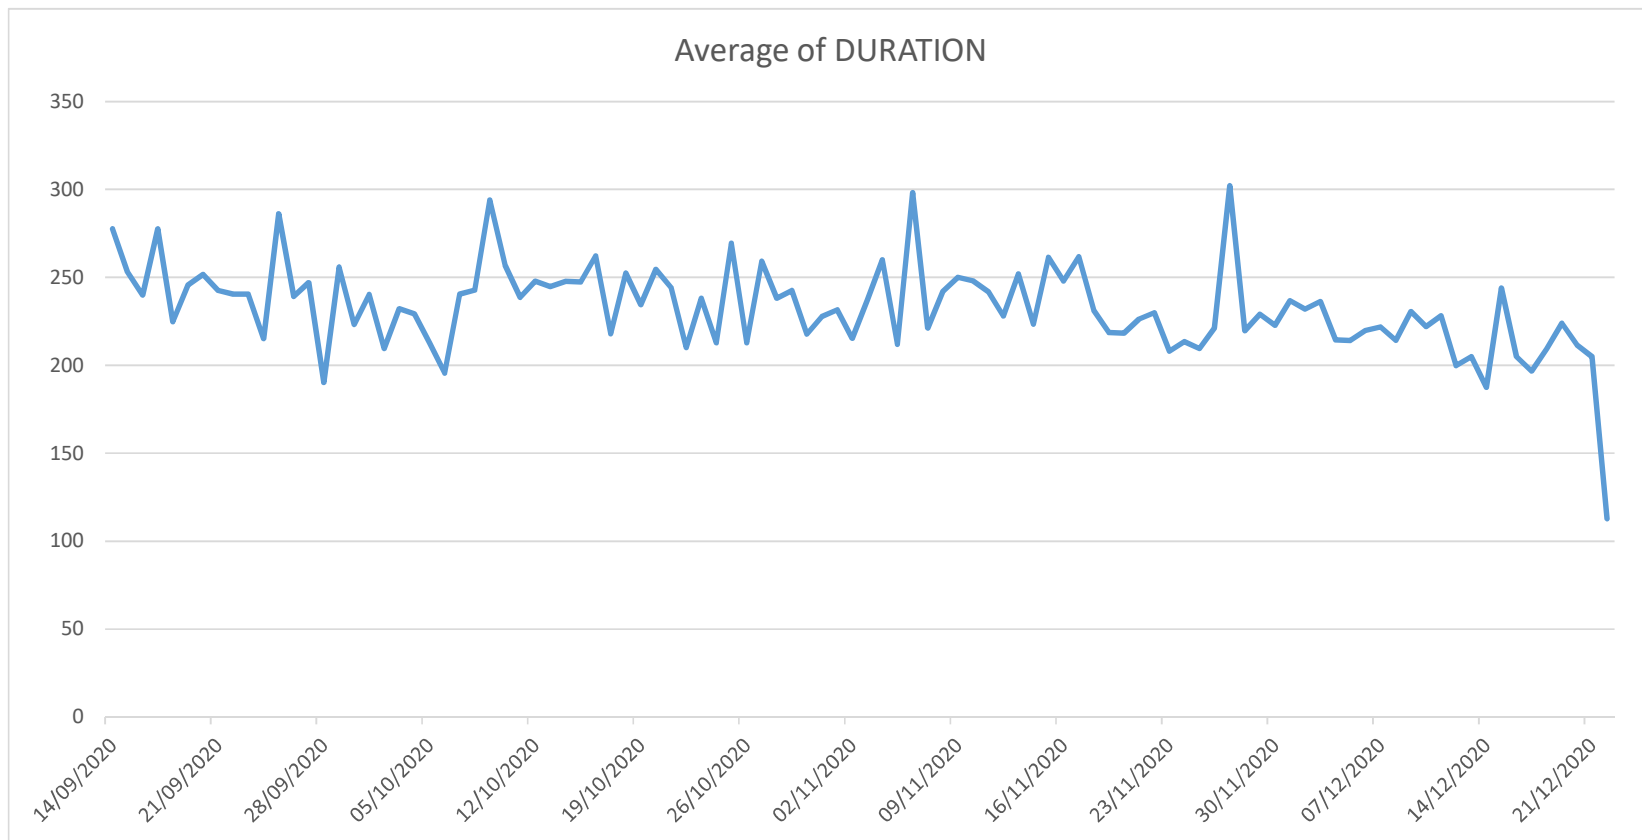

API SERVICES UPTIME STATISTICS REPORT Q4 2020

Daily Average Response Time (Milliseconds)