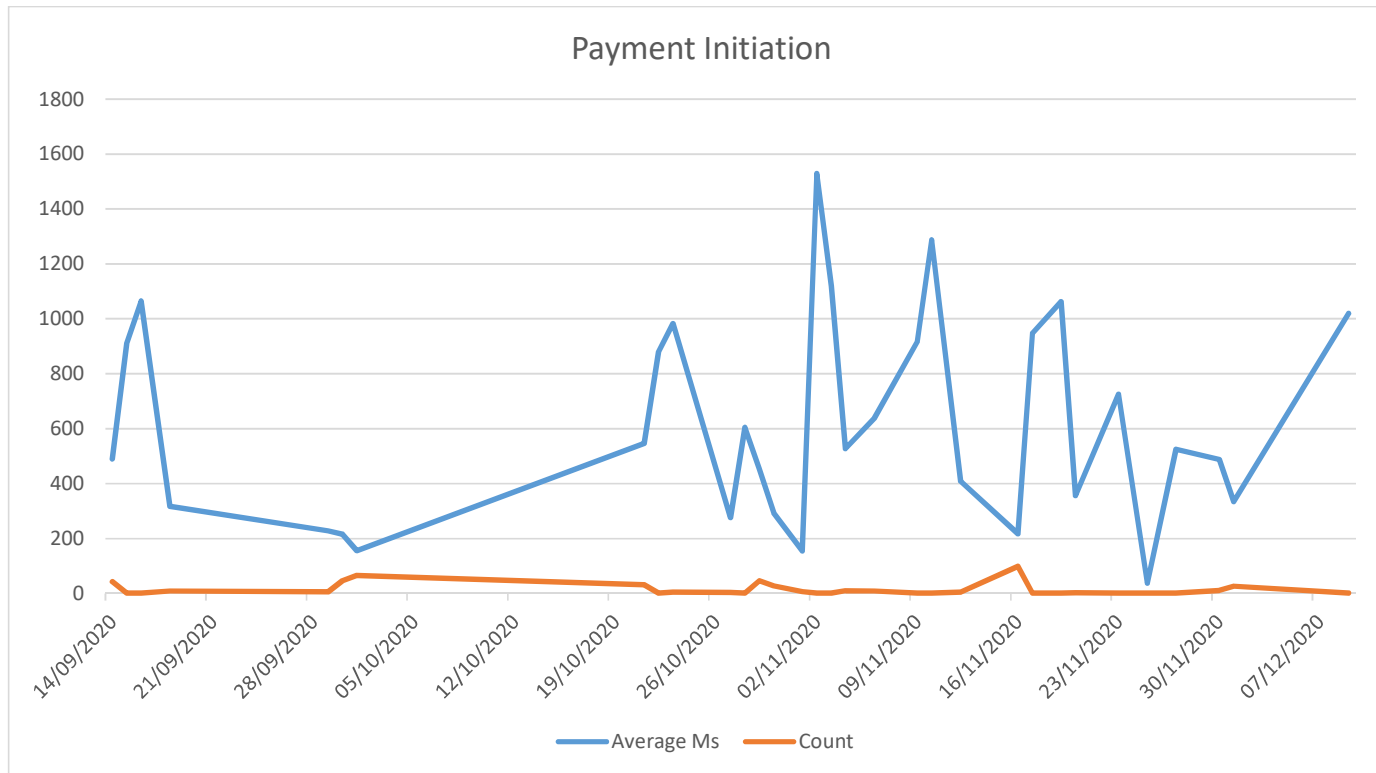

API SERVICES UPTIME STATISTICS REPORT Q4 2020

Payment Initiation Statistics